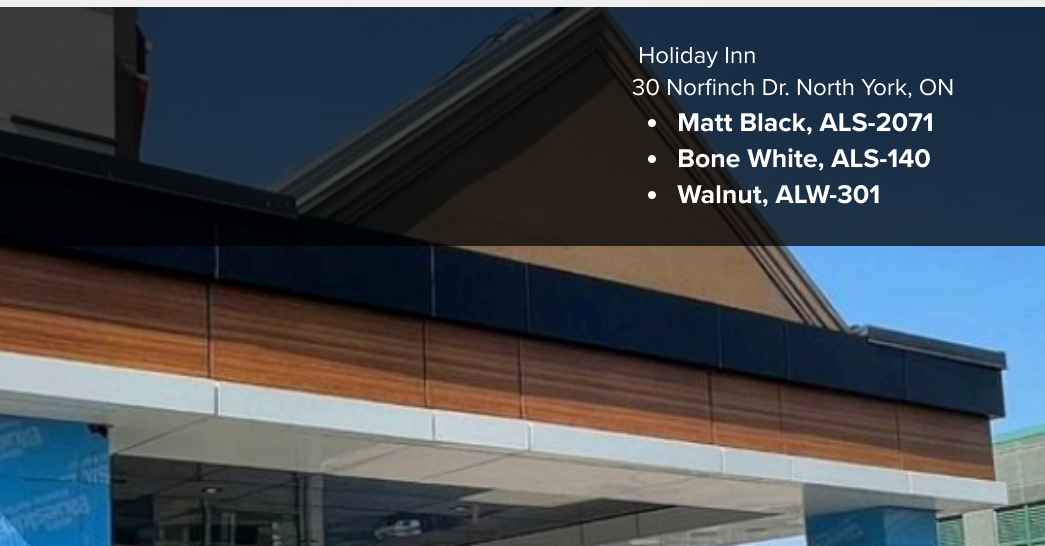

POLY WHITE

Holiday Inn

30 Norfinch Dr. North York, ON

- Matt Black, ALS-2071
- Bone White, ALS-140
- Walnut, ALW-301

ALS-140

BONE WHITE

435 Sawmill Cres, Vancouver, BC
• Raw Grey ALM-121Bone

110 Stevenson St S, Guelph, ON
• Charcoal ALS-1846